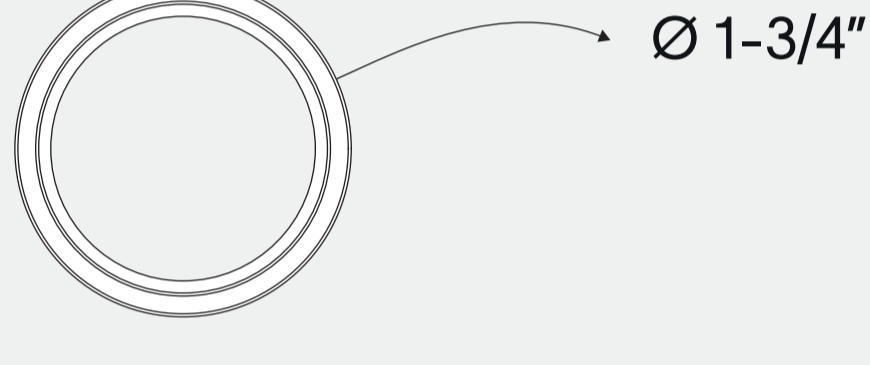

# unifit small trim ring installation instruction

1

slide the small trim ring of choice over the outlet

## technical details

single

optional flush mount countersink for wood and stone

double

optional flush mount countersink for wood and stone

triple

self-contained and corded use only

optional flush mount countersink for wood and stone