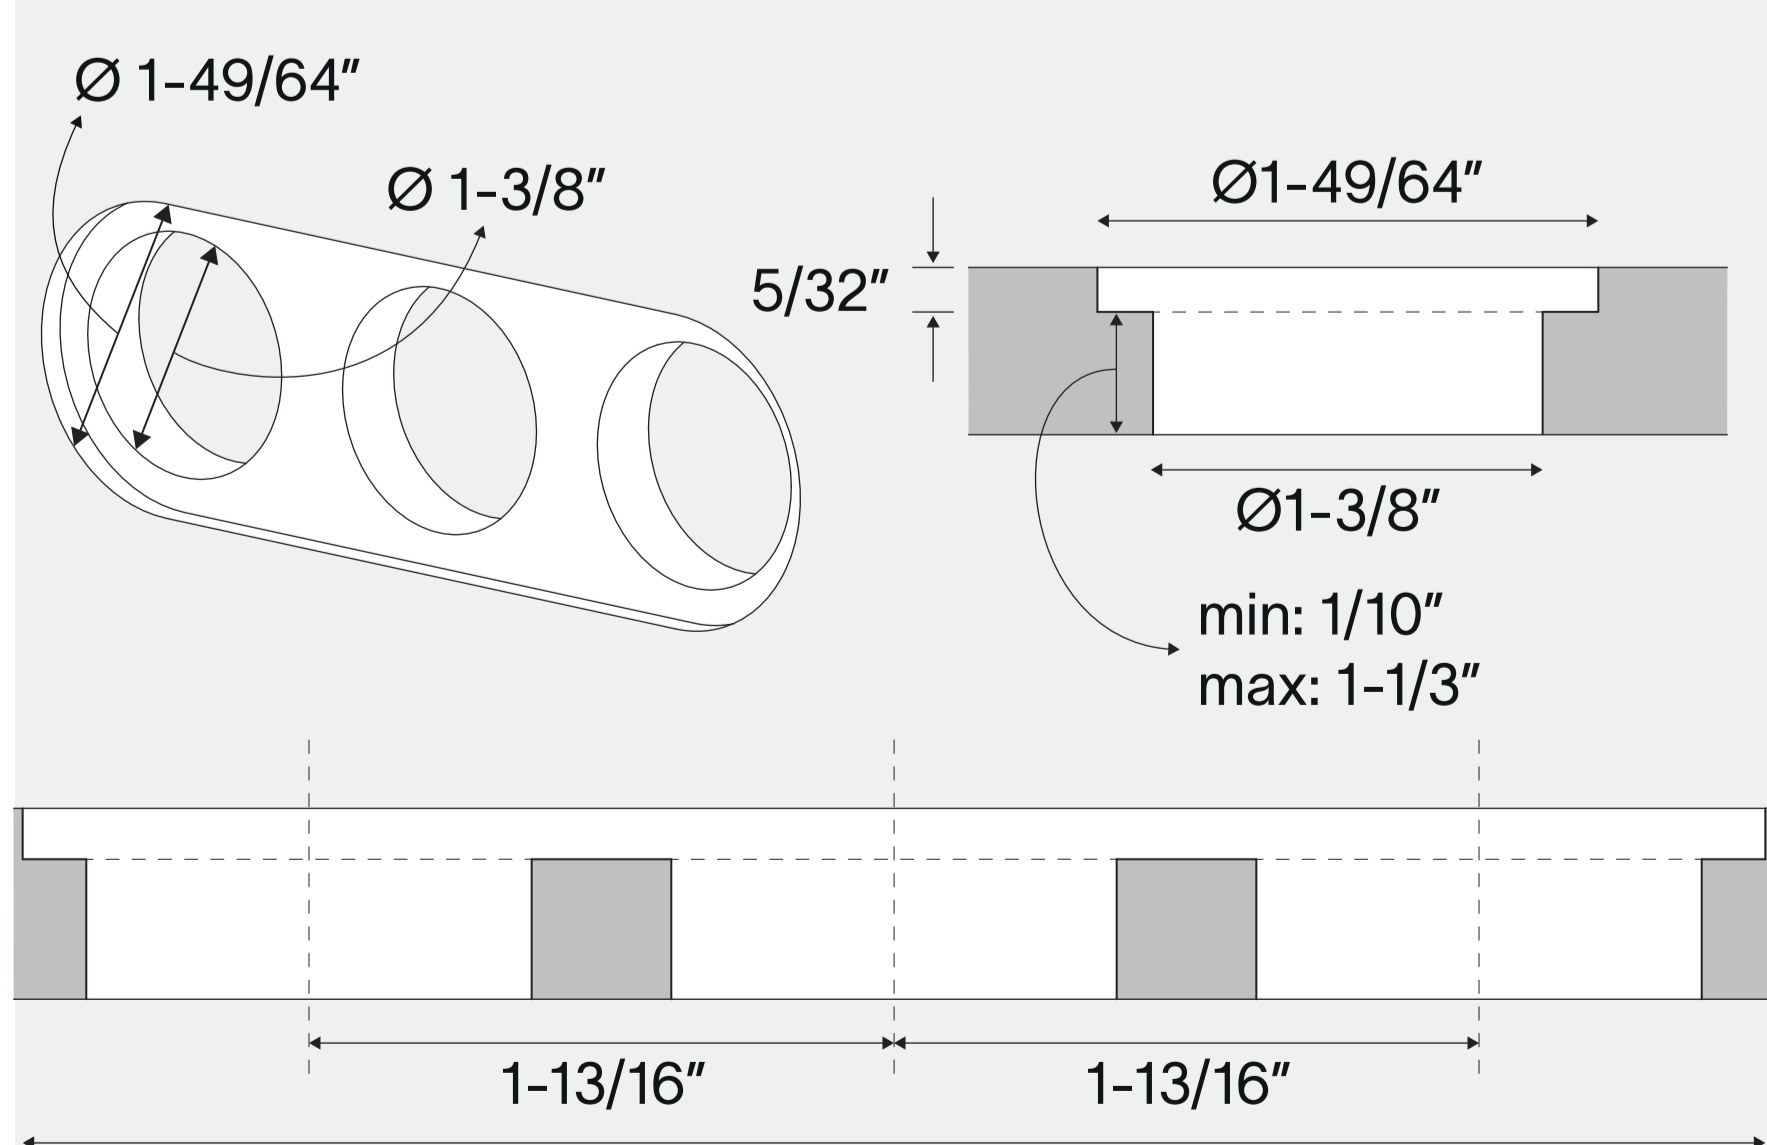

# unifit small trim ring installation instruction

1

slide the small trim ring of choice over the outlet

## technical details

single

optional flush mount countersink for wood and stone

double

optional flush mount countersink for wood and stone

triple

self-contained and corded use only

optional flush mount countersink for wood and stone