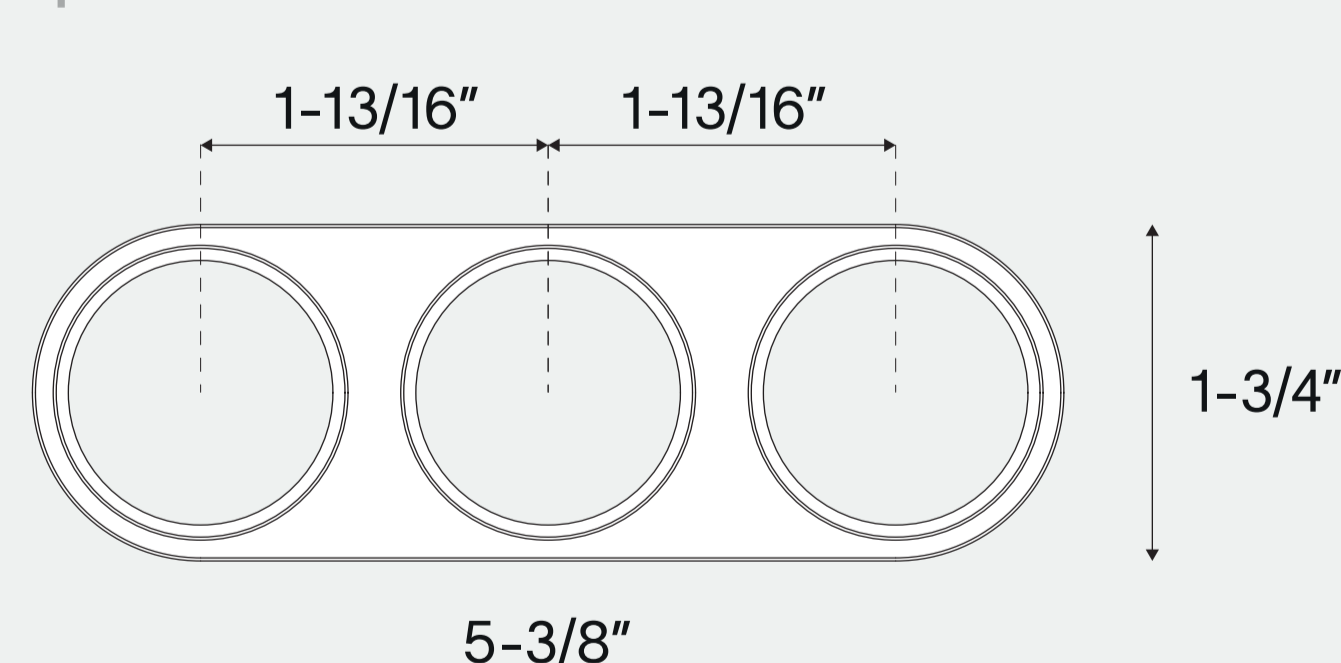

# unifit small trim ring installation instruction

1

slide the small trim ring of choice over the outlet

## technical details

single

optional flush mount countersink for wood and stone

double

optional flush mount countersink for wood and stone

triple

self-contained and corded use only

optional flush mount countersink for wood and stone