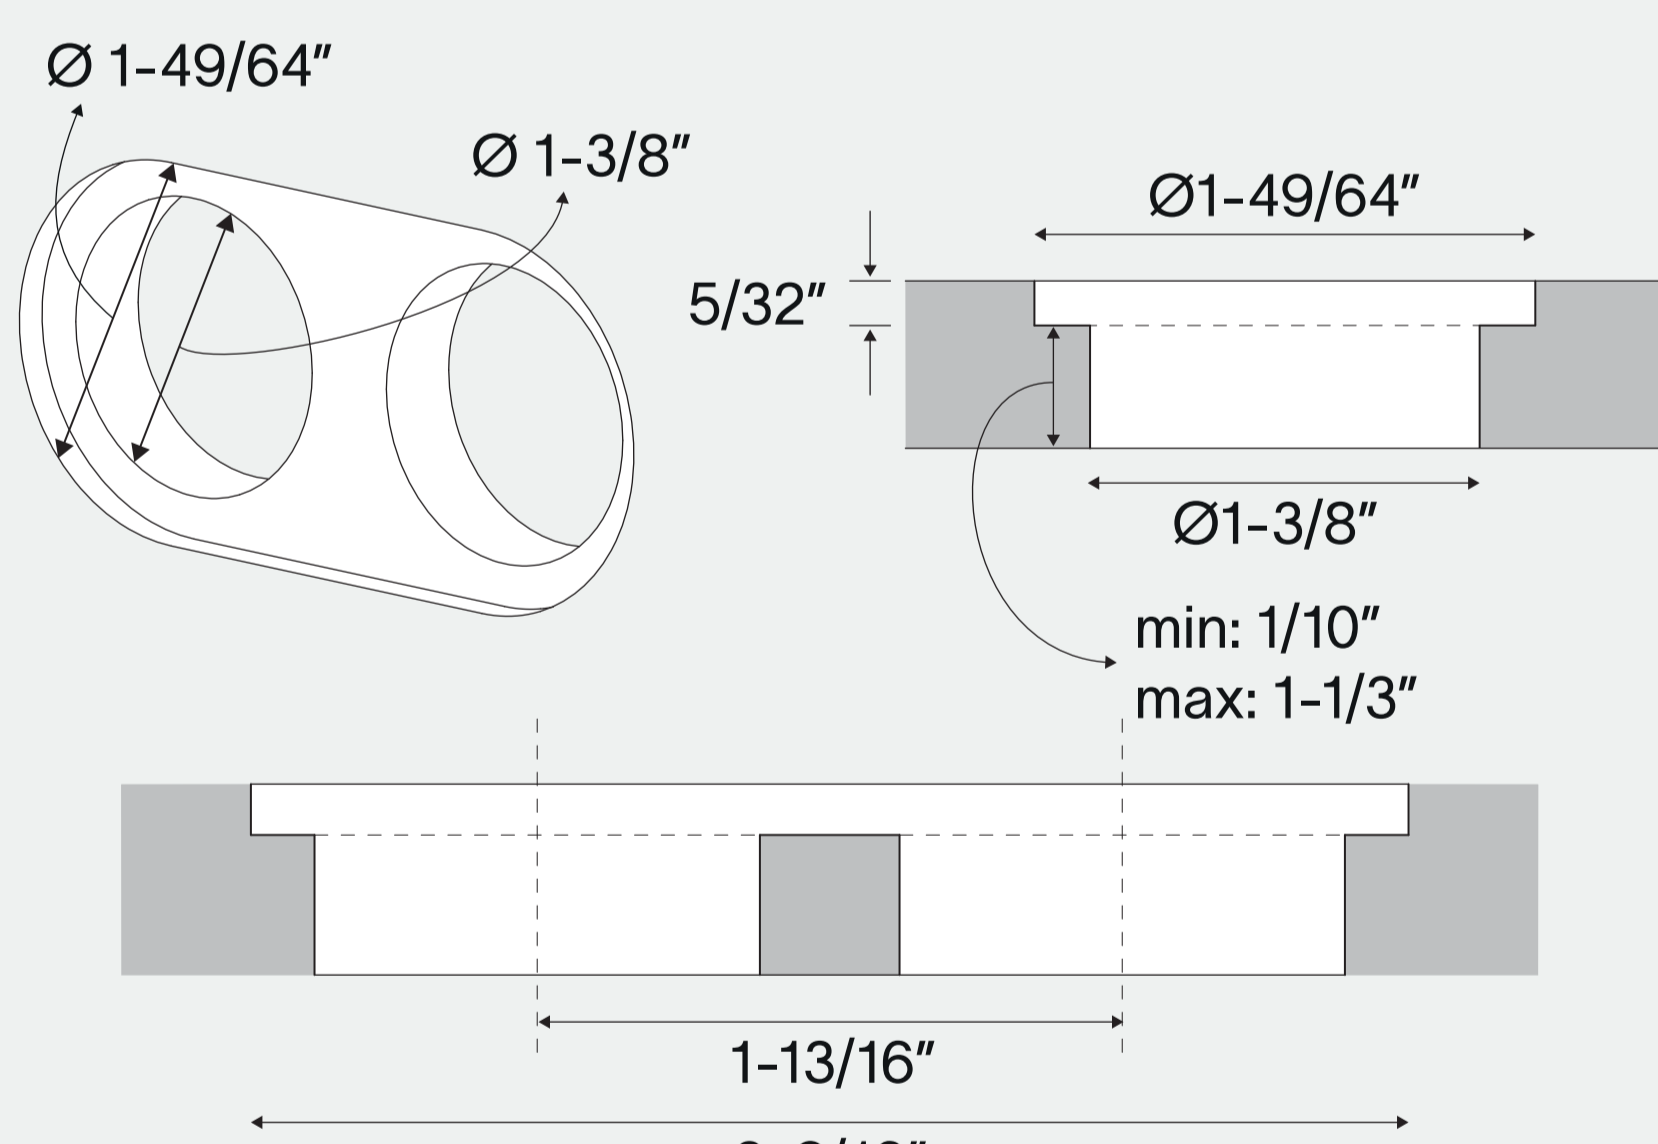

# unifit small trim ring installation instruction

1

slide the small trim ring of choice over the outlet

## technical details

single

optional flush mount countersink for wood and stone

double

optional flush mount countersink for wood and stone

triple

self-contained and corded use only

optional flush mount countersink for wood and stone