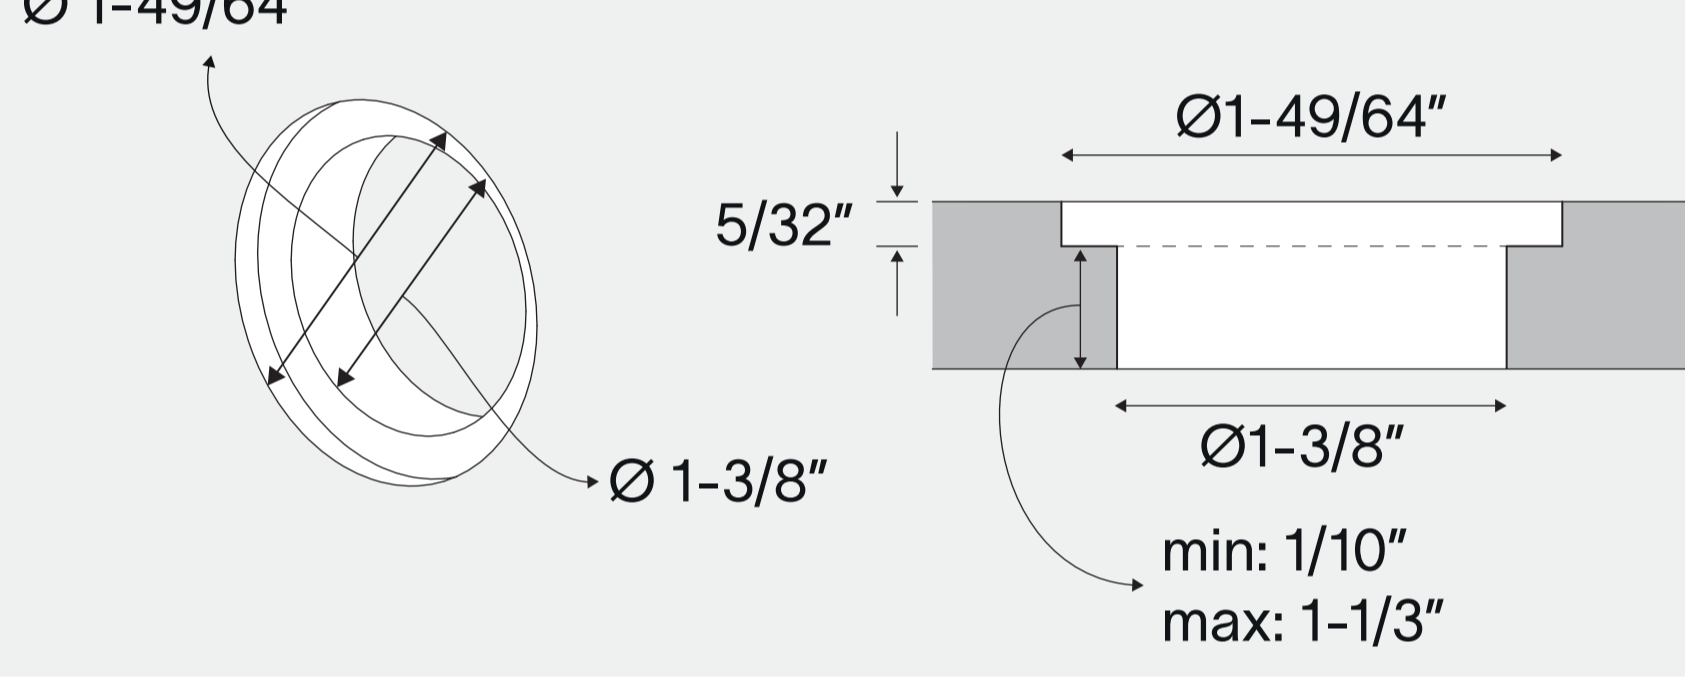

# unifit small trim ring installation instruction

1

slide the small trim ring of choice over the outlet

## technical details

single

optional flush mount countersink for wood and stone

double

optional flush mount countersink for wood and stone

triple

self-contained and corded use only

optional flush mount countersink for wood and stone