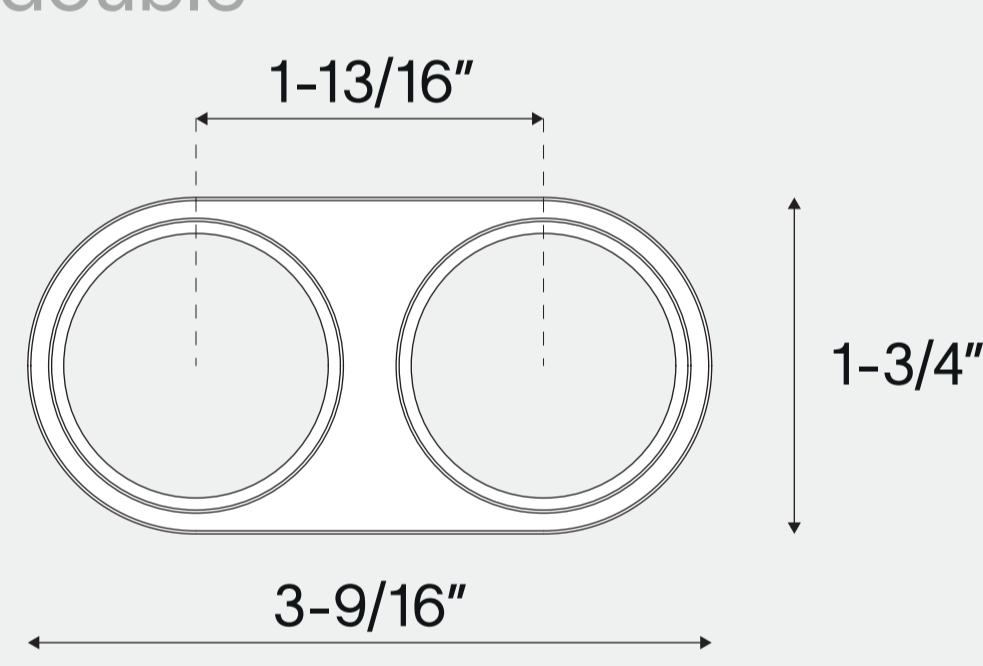

# unifit small trim ring installation instruction

1

slide the small trim ring of choice over the outlet

## technical details

single

optional flush mount countersink for wood and stone

double

optional flush mount countersink for wood and stone

triple

self-contained and corded use only

optional flush mount countersink for wood and stone