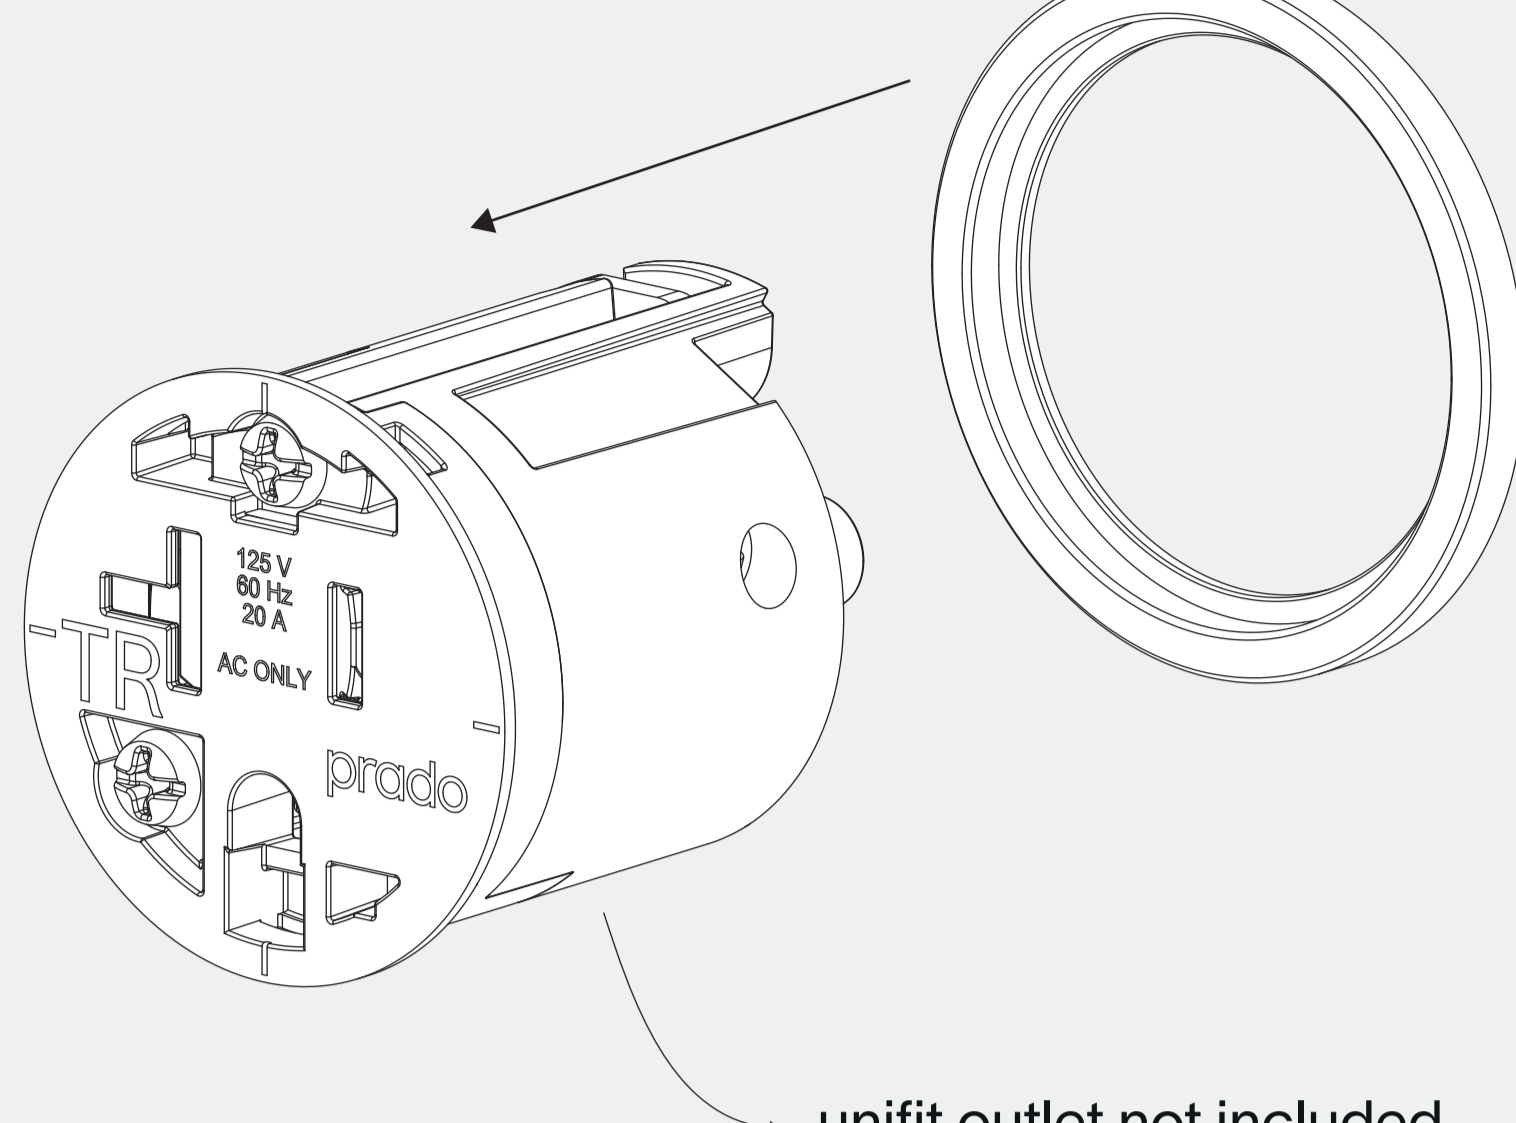

# unifit small trim ring installation instruction

1

slide the small trim ring of choice over the outlet

## technical details

single

optional flush mount countersink for wood and stone

double

optional flush mount countersink for wood and stone

triple

self-contained and corded use only

optional flush mount countersink for wood and stone