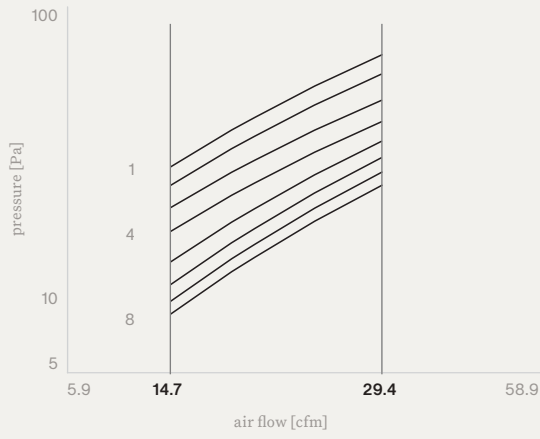

air extraction