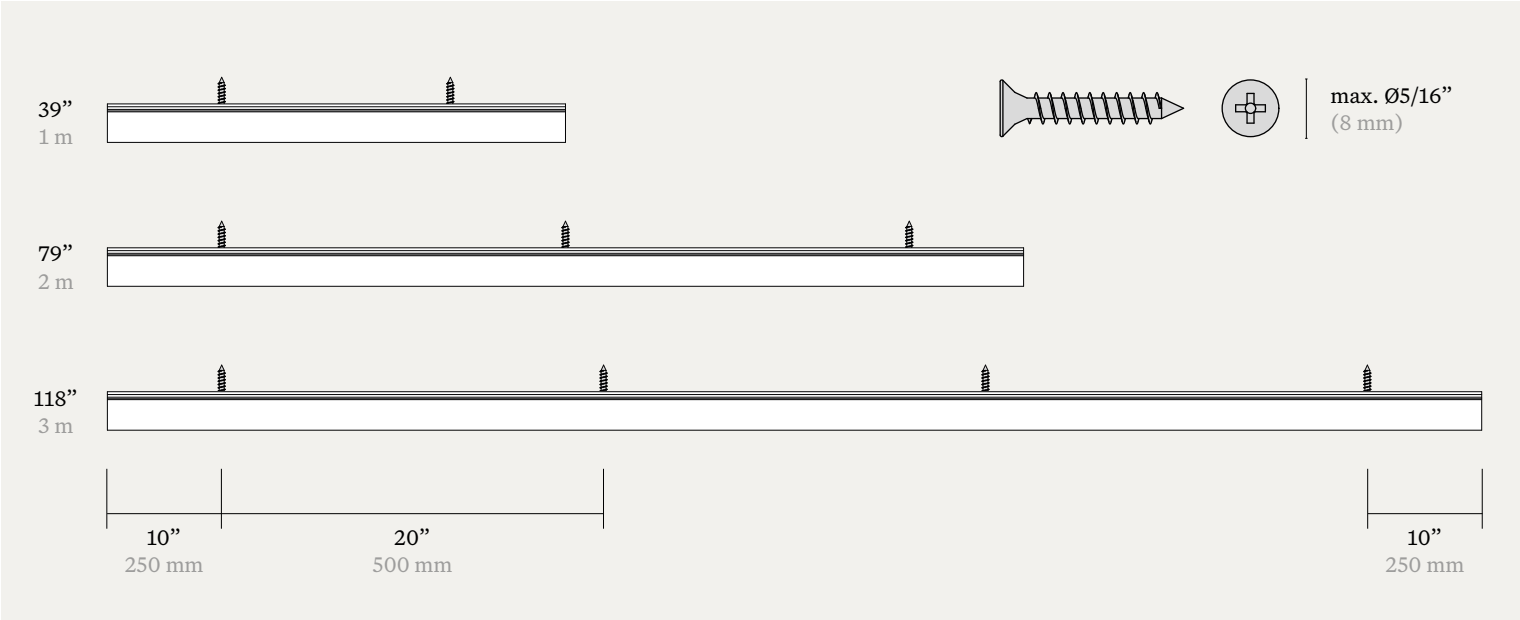

surface ceiling fixation