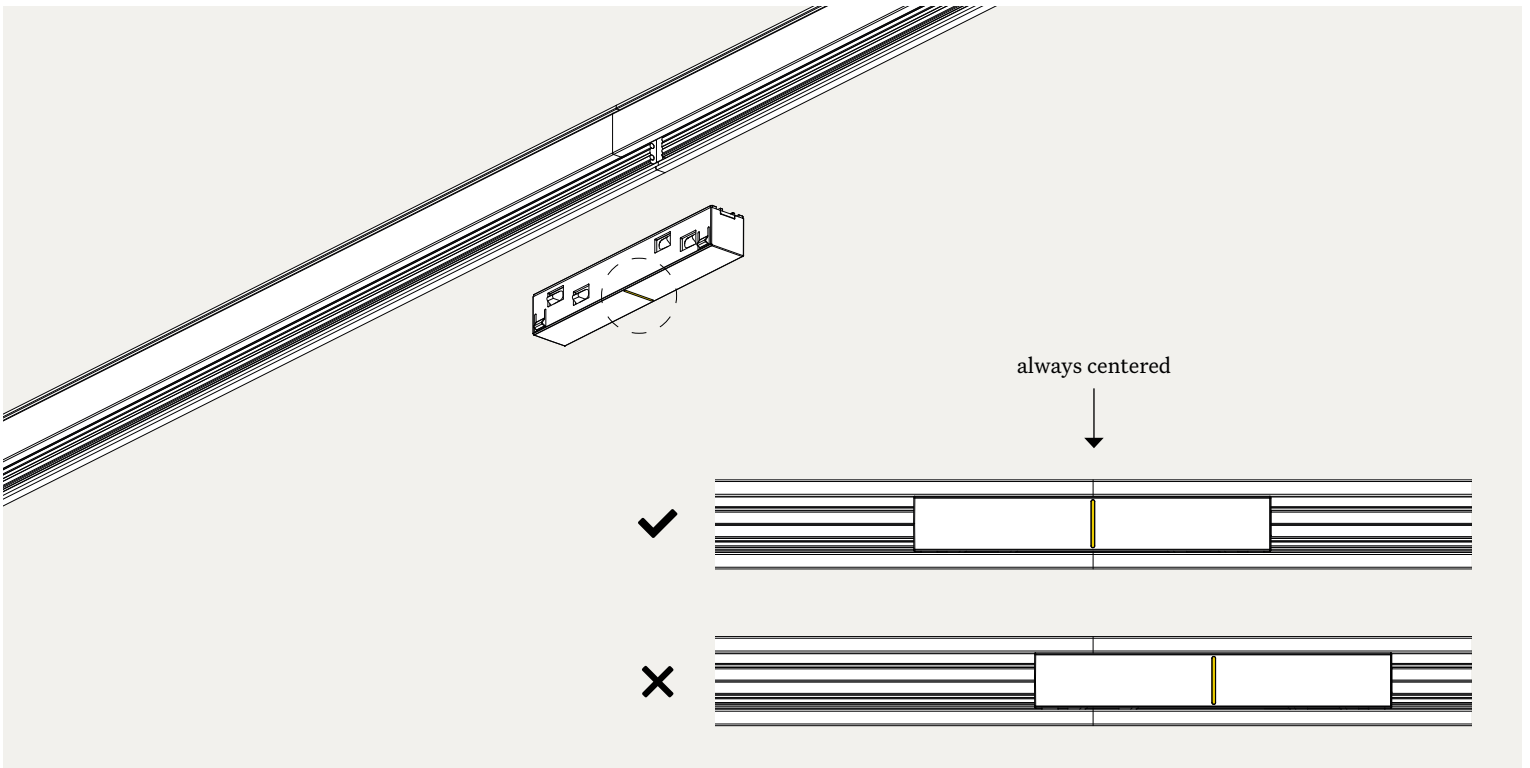

acrotrack - accessories

legend	product code	
01 L feed	8000-1314 (black)	8000-2868 (white)
02 middle feed	8000-1313 (black)	8000-2867 (white)
03 X feed	8000-7462 (black)	8000-8166 (white)
04 T feed	8000-8161 (black)	8000-8052 (white)
05 adjustable corner	8000-5275 (black)	8000-8167 (white)
06 end feed	8000-1312 (black)	8000-2866 (white)
07 pendant kit end	8000-3094	
08 pendant kit middle	8000-3095	
09 trimless middle bracket	8000-2871 (black)	8000-3012 (white)
10 trimless bracket (4 pcs)	8000-2870	
11 trimless L-bracket	8000-2869	
12 end cap surface	8000-1310 (black)	8000-2865 (white)
end cap pendant	8000-5275 (black)	8000-3096 (white)
end cap trimless	8000-2860 (black)	8000-2862 (white)
end cap trim	8000-5275 (black)	8000-8167 (white)
13 aesthetic cover	8000-6836 (black)	8000-6837 (white)
14 acrotrack fixture	acrotrack mini long	acrotrack mini short

track polarity

middle feed

acrotrack - profiles

surface

application	ceiling indoor (surface)	
dimensions (w x h)	1-1/32 x 13/16" (26 x 21 mm)	
product code *	(4 ft) 9000-1301 (black)	9000-1302 (white)
	(8 ft) 9000-1309 (black)	9000-1310 (white)