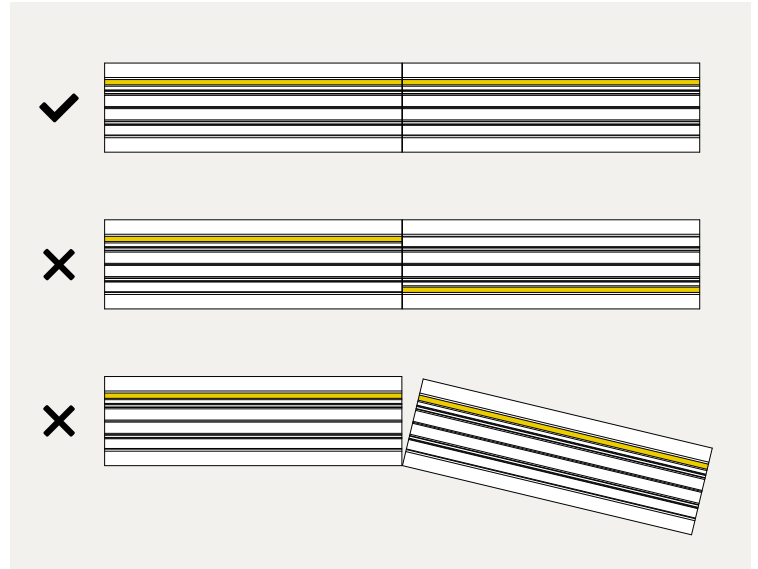

10° pc

20° pc

40° pc

60° pc

40° glass

dim 2 warm (40° glass)

accessories

drivers (incl.)	Title 24 JA8 compliant	UL listed	product code
48V track driver 100W	no	yes	9000-1027

acrotrack - accessories

legend	product code	
01 L feed	8000-1314 (black)	8000-2868 (white)
02 middle feed	8000-1313 (black)	8000-2867 (white)
03 X feed	8000-7462 (black)	8000-8166 (white)
04 T feed	8000-8161 (black)	8000-8052 (white)
05 adjustable corner	8000-5275 (black)	8000-8167 (white)
06 end feed	8000-1312 (black)	8000-2866 (white)
07 pendant kit end	8000-3094	
08 pendant kit middle	8000-3095	
09 trimless middle bracket	8000-2871 (black)	8000-3012 (white)
10 trimless bracket (4 pcs)	8000-2870	
11 trimless L-bracket	8000-2869	
12 end cap surface	8000-1310 (black)	8000-2865 (white)
end cap pendant	8000-5275 (black)	8000-3096 (white)
end cap trimless	8000-2860 (black)	8000-2862 (white)
end cap trim	8000-5275 (black)	8000-8167 (white)
13 aesthetic cover	8000-6836 (black)	8000-6837 (white)
14 acrotrack fixture	acrotrack mini long	acrotrack mini short

track polarity

middle feed

acrotrack - profiles

surface

application	ceiling indoor (surface)	
dimensions (w x h)	1-1/32 x 13/16" (26 x 21 mm)	
product code *	(4 ft) 9000-1301 (black)	9000-1302 (white)
	(8 ft) 9000-1309 (black)	9000-1310 (white)