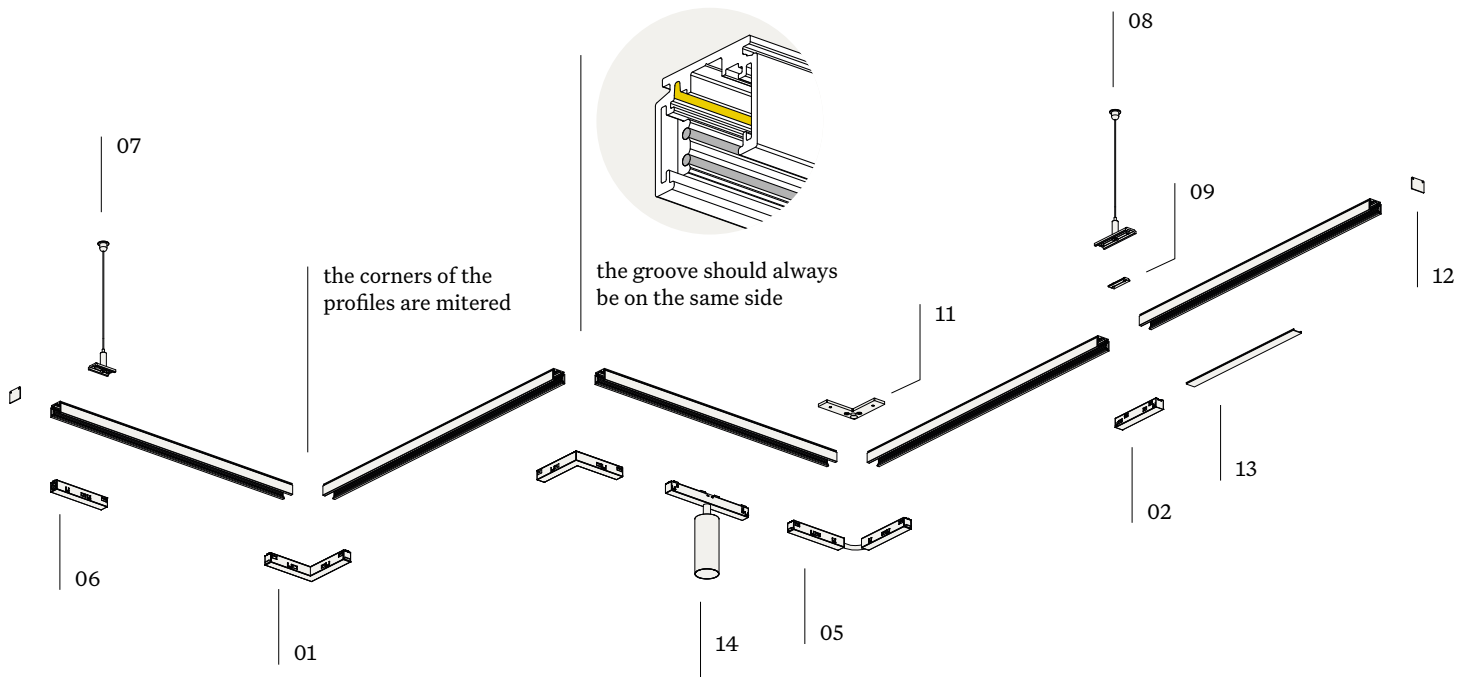

10° pc

20° pc

40° pc

60° pc

40° glass

dim 2 warm (40° glass)

accessories

drivers (incl.)	Title 24 JA8 compliant	UL listed	product code
48V track driver 100W	no	yes	9000-1027

acrotrack - accessories

legend	product code	
01 L feed	8000-1314 (black)	8000-2868 (white)
02 middle feed	8000-1313 (black)	8000-2867 (white)
03 X feed	8000-7462 (black)	8000-8166 (white)
04 T feed	8000-8161 (black)	8000-8052 (white)
05 adjustable corner	8000-5275 (black)	8000-8167 (white)
06 end feed	8000-1312 (black)	8000-2866 (white)
07 pendant kit end	8000-3094	
08 pendant kit middle	8000-3095	
09 trimless middle bracket	8000-2871 (black)	8000-3012 (white)
10 trimless bracket (4 pcs)	8000-2870	
11 trimless L-bracket	8000-2869	
12 end cap surface	8000-1310 (black)	8000-2865 (white)
end cap pendant	8000-5275 (black)	8000-3096 (white)
end cap trimless	8000-2860 (black)	8000-2862 (white)
end cap trim	8000-5275 (black)	8000-8167 (white)
13 aesthetic cover	8000-6836 (black)	8000-6837 (white)
14 acrotrack fixture	acrotrack mini long	acrotrack mini short

track polarity

middle feed

acrotrack - profiles

surface

application	ceiling indoor (surface)	
dimensions (w x h)	1-1/32 x 13/16" (26 x 21 mm)	
product code *	(4 ft) 9000-1301 (black)	9000-1302 (white)
	(8 ft) 9000-1309 (black)	9000-1310 (white)