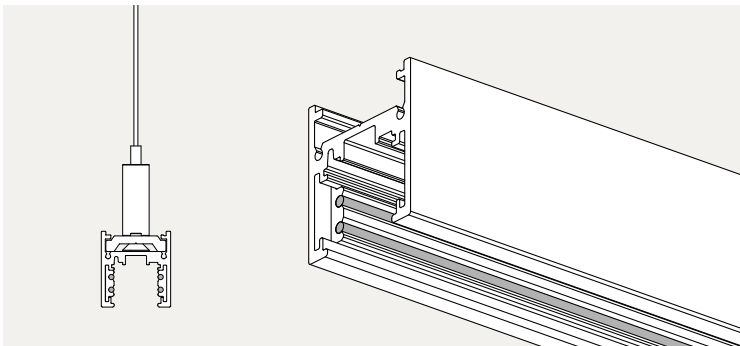

acrotrack - accessories

legend	product code	
01 L feed	8000-1314 (black)	8000-2868 (white)
02 middle feed	8000-1313 (black)	8000-2867 (white)
03 X feed	8000-7462 (black)	8000-8166 (white)
04 T feed	8000-8161 (black)	8000-8052 (white)
05 adjustable corner	8000-5275 (black)	8000-8167 (white)
06 end feed	8000-1312 (black)	8000-2866 (white)
07 pendant kit end	8000-3094	
08 pendant kit middle	8000-3095	
09 trimless middle bracket	8000-2871 (black)	8000-3012 (white)
10 trimless bracket (4 pcs)	8000-2870	
11 trimless L-bracket	8000-2869	
12 end cap surface	8000-1310 (black)	8000-2865 (white)
end cap pendant	8000-5275 (black)	8000-3096 (white)
end cap trimless	8000-2860 (black)	8000-2862 (white)
end cap trim	8000-5275 (black)	8000-8167 (white)
13 aesthetic cover	8000-6836 (black)	8000-6837 (white)
14 acrotrack fixture	acrotrack mini long	acrotrack mini short

track polarity

middle feed

acrotrack - profiles

surface

application	ceiling indoor (surface)	
dimensions (w x h)	1-1/32 x 13/16" (26 x 21 mm)	
product code *	(4 ft) 9000-1301 (black)	9000-1302 (white)
	(8 ft) 9000-1309 (black)	9000-1310 (white)

pendant

application	ceiling indoor (pendant)	
dimensions (w x h)	1-1/32 x 1-1/8" (26 x 29 mm)	
product code *	(4 ft) 9000-1305 (black)	9000-1306 (white)
	(8 ft) 9000-1313 (black)	9000-1314 (white)

trimless