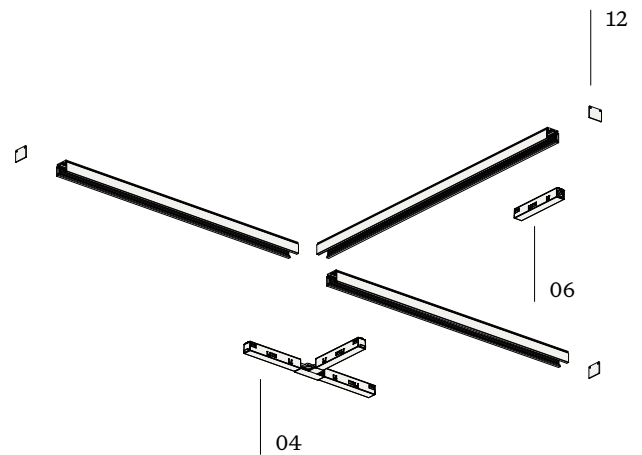

10° pc

20° pc

40° pc

60° pc

40° glass

dim 2 warm (40° glass)

accessories

drivers (incl.)	Title 24 JA8 compliant	UL listed	product code
48V track driver 100W	no	yes	9000-1027

acrotrack - accessories

legend	product code	
01 L feed	8000-1314 (black)	8000-2868 (white)
02 middle feed	8000-1313 (black)	8000-2867 (white)
03 X feed	8000-7462 (black)	8000-8166 (white)
04 T feed	8000-8161 (black)	8000-8052 (white)
05 adjustable corner	8000-5275 (black)	8000-8167 (white)
06 end feed	8000-1312 (black)	8000-2866 (white)
07 pendant kit end	8000-3094	
08 pendant kit middle	8000-3095	
09 trimless middle bracket	8000-2871 (black)	8000-3012 (white)
10 trimless bracket (4 pcs)	8000-2870	
11 trimless L-bracket	8000-2869	
12 end cap surface	8000-1310 (black)	8000-2865 (white)
end cap pendant	8000-5275 (black)	8000-3096 (white)
end cap trimless	8000-2860 (black)	8000-2862 (white)
end cap trim	8000-5275 (black)	8000-8167 (white)
13 aesthetic cover	8000-6836 (black)	8000-6837 (white)
14 acrotrack fixture	acrotrack mini long	acrotrack mini short

track polarity

middle feed

acrotrack - profiles

surface

application	ceiling indoor (surface)	
dimensions (w x h)	1-1/32 x 13/16" (26 x 21 mm)	
product code *	(4 ft) 9000-1301 (black)	9000-1302 (white)
	(8 ft) 9000-1309 (black)	9000-1310 (white)