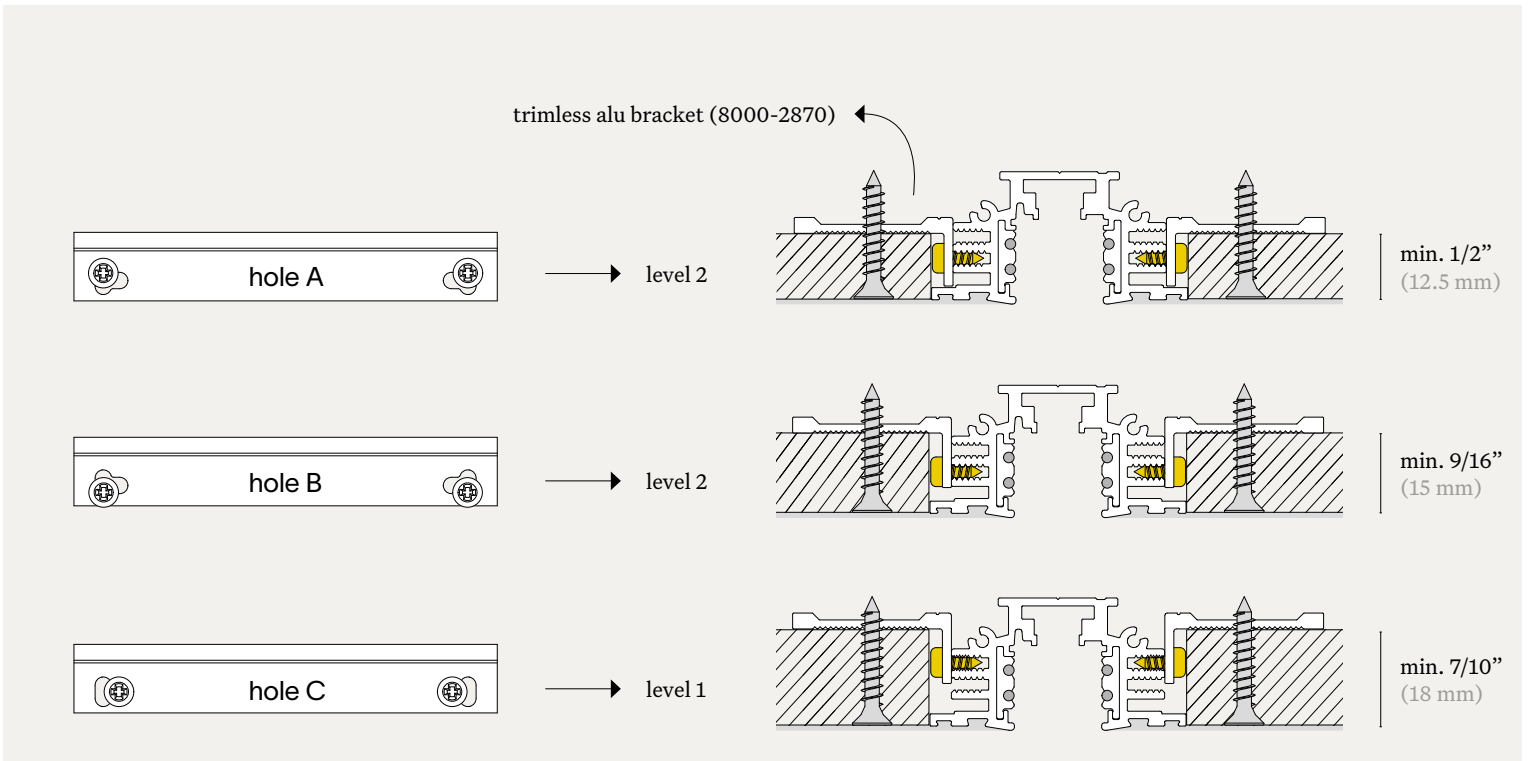

track polarity

middle feed

acrotrack - profiles

surface

application	ceiling indoor (surface)	
dimensions (w x h)	1-1/32 x 13/16" (26 x 21 mm)	
product code *	(4 ft) 9000-1301 (black)	9000-1302 (white)
	(8 ft) 9000-1309 (black)	9000-1310 (white)

application	ceiling indoor (plastered ceiling)	
dimensions (w x h)	1-9/10 x 1" (48 x 25 mm)	
product code *	(4 ft) 9000-1303 (black)	9000-1304 (white)
	(8 ft) 9000-1311 (black)	9000-1312 (white)

trim

application	ceiling indoor (plastered ceiling)	
dimensions (w x h)	1-7/16 x 1-3/10" (37 x 33 mm)	
product code *	(4 ft) 9000-1307 (black)	9000-1308 (white)
	(8 ft) 9000-1315 (black)	9000-1316 (white)

* Custom RAL finishes available on request.

surface ceiling fixation

pendant ceiling fixation

max. load

distributed load

trimless ceiling fixation

trim ceiling fixation