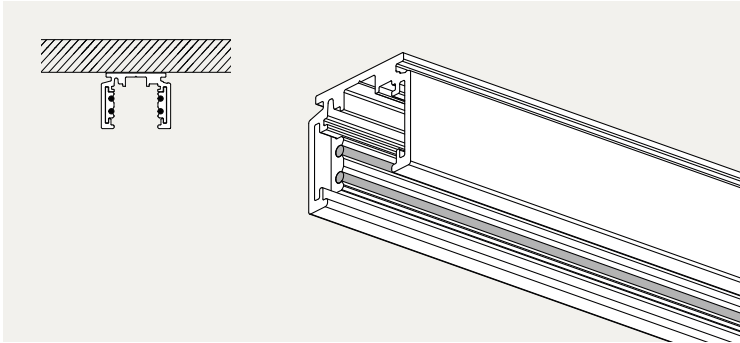

acrotrack - accessories

legend	product code	
01 L feed	8000-1314 (black)	8000-2868 (white)
02 middle feed	8000-1313 (black)	8000-2867 (white)
03 X feed	8000-7462 (black)	8000-8166 (white)
04 T feed	8000-8161 (black)	8000-8052 (white)
05 adjustable corner	8000-5275 (black)	8000-8167 (white)
06 end feed	8000-1312 (black)	8000-2866 (white)
07 pendant kit end	8000-3094	
08 pendant kit middle	8000-3095	
09 trimless middle bracket	8000-2871 (black)	8000-3012 (white)
10 trimless bracket (4 pcs)	8000-2870	
11 trimless L-bracket	8000-2869	
12 end cap surface	8000-1310 (black)	8000-2865 (white)
end cap pendant	8000-5275 (black)	8000-3096 (white)
end cap trimless	8000-2860 (black)	8000-2862 (white)
end cap trim	8000-5275 (black)	8000-8167 (white)
13 aesthetic cover	8000-6836 (black)	8000-6837 (white)
14 acrotrack fixture	acrotrack mini long	acrotrack mini short

track polarity

middle feed

acrotrack - profiles

surface

application	ceiling indoor (surface)	
dimensions (w x h)	1-1/32 x 13/16" (26 x 21 mm)	
product code *	(4 ft) 9000-1301 (black)	9000-1302 (white)
	(8 ft) 9000-1309 (black)	9000-1310 (white)