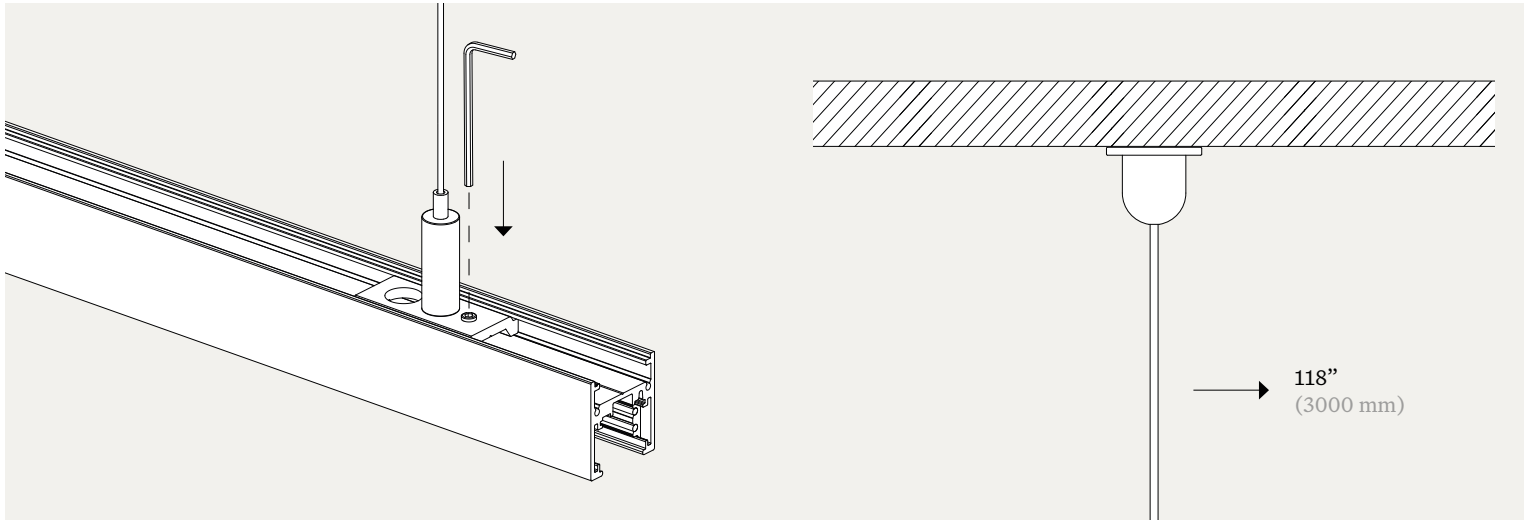

pendant ceiling fixation