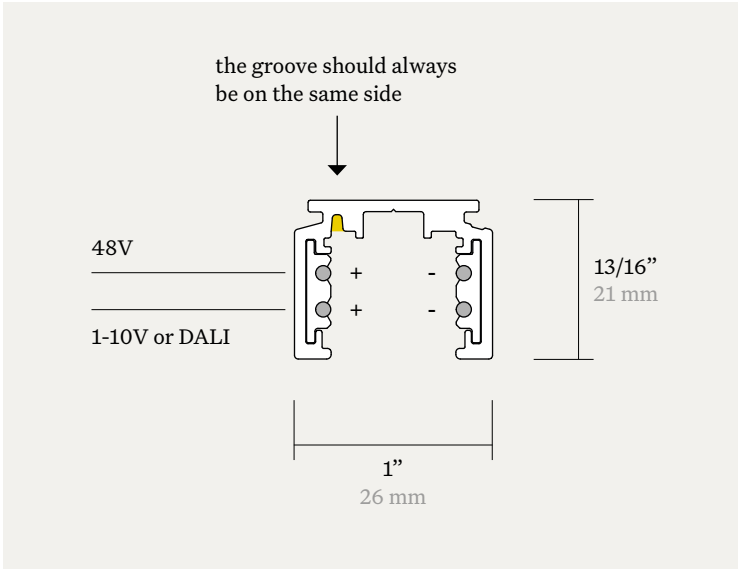

10° pc

20° pc

40° pc

60° pc

40° glass

dim 2 warm (40° glass)

accessories

drivers (incl.)	Title 24 JA8 compliant	UL listed	product code
48V track driver 100W	no	yes	9000-1027

acrotrack - accessories

legend	product code	
01 L feed	8000-1314 (black)	8000-2868 (white)
02 middle feed	8000-1313 (black)	8000-2867 (white)
03 X feed	8000-7462 (black)	8000-8166 (white)
04 T feed	8000-8161 (black)	8000-8052 (white)
05 adjustable corner	8000-5275 (black)	8000-8167 (white)
06 end feed	8000-1312 (black)	8000-2866 (white)
07 pendant kit end	8000-3094	
08 pendant kit middle	8000-3095	
09 trimless middle bracket	8000-2871 (black)	8000-3012 (white)
10 trimless bracket (4 pcs)	8000-2870	
11 trimless L-bracket	8000-2869	
12 end cap surface	8000-1310 (black)	8000-2865 (white)
end cap pendant	8000-5275 (black)	8000-3096 (white)
end cap trimless	8000-2860 (black)	8000-2862 (white)
end cap trim	8000-5275 (black)	8000-8167 (white)
13 aesthetic cover	8000-6836 (black)	8000-6837 (white)
14 acrotrack fixture	acrotrack mini long	acrotrack mini short

track polarity

middle feed

acrotrack - profiles

surface

application	ceiling indoor (surface)	
dimensions (w x h)	1-1/32 x 13/16" (26 x 21 mm)	
product code *	(4 ft) 9000-1301 (black)	9000-1302 (white)
	(8 ft) 9000-1309 (black)	9000-1310 (white)