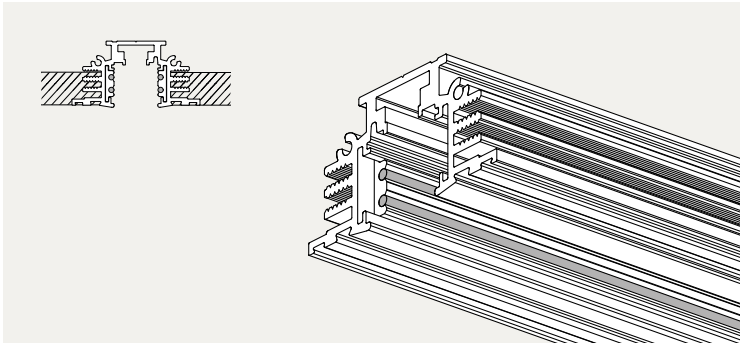

trimless

application	ceiling indoor (plastered ceiling)	
dimensions (w x h)	1-9/10 x 1" (48 x 25 mm)	
product code *	(4 ft) 9000-1303 (black)	9000-1304 (white)
	(8 ft) 9000-1311 (black)	9000-1312 (white)