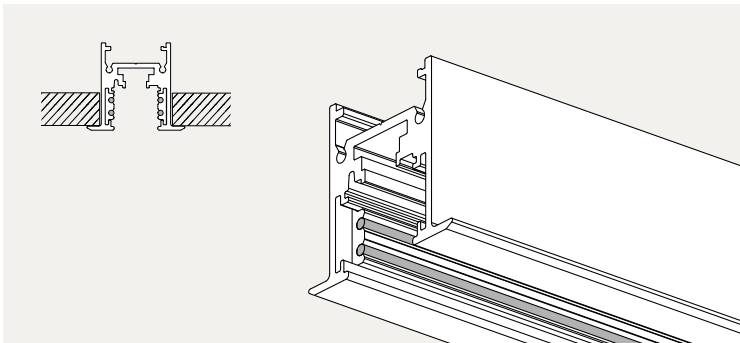

trim

application	ceiling indoor (plastered ceiling)	
dimensions (w x h)	1-7/16 x 1-3/10" (37 x 33 mm)	
product code *	(4 ft) 9000-1307 (black)	9000-1308 (white)
	(8 ft) 9000-1315 (black)	9000-1316 (white)

* Custom RAL finishes available on request.