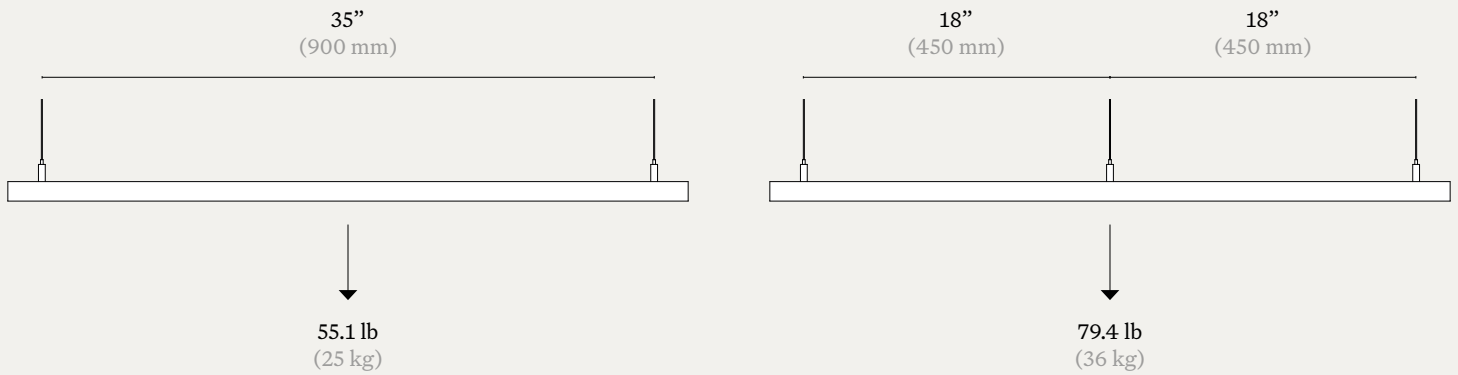

pendant ceiling fixation

max. load

distributed load