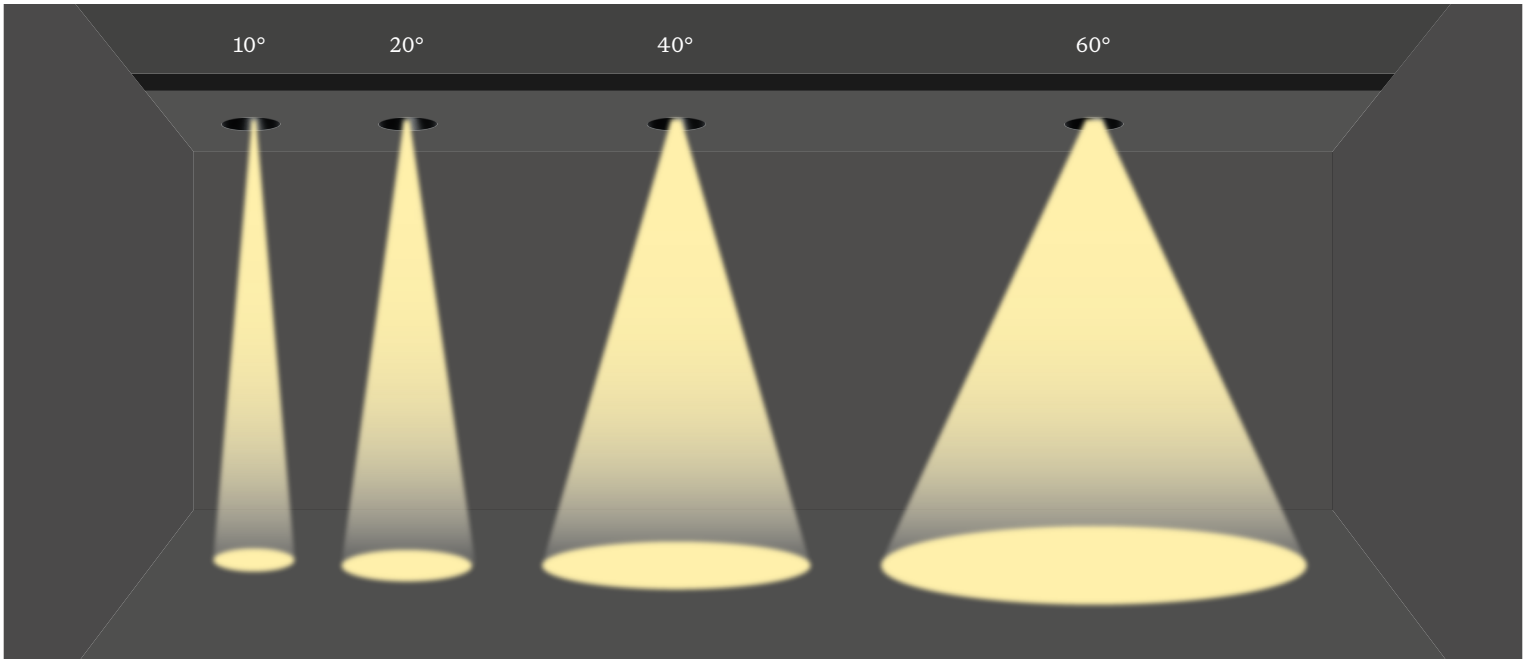

installation

luminaire specs

delivered lumen	up to 925lm		
watts	up to 13W		
efficacy	91lm/W		
CRI	90+	97	
R9 value	CRI 90+: >50	CRI 97: >91	
CBCP	10° pc: 6731cd	20° pc: 6280cd	
	40° pc: 1969cd	60° pc: 845cd	
	40° glass: 1852cd		
color temperature (CCT)	2700K	3000K	3500K
	dim 2 warm: 3000K > 1800K		
color consistency	2-step SDCM		
driver input voltage	120V		
dimming	DALI/0-10V		
power supply	driver included		
optics	10° / 20° / 40° / 60°		
adjustability	rotation 360°	tilt 90°	
suitable for	dry locations (IP20)		
panel thickness	no panel thickness limitations		
L80	>55000 h		

2700K: extra warm white

3000K: warm white

3500K: neutral white

dim 2 warm: 3000K > 1800K

beam angle

	10° pc	20° pc	40° pc	60° pc	40° glass	dim 2 warm (40° glass)
long alu	350mA max	500mA max	500mA max	500mA max	700mA max	350mA max
long brass	350mA max	500mA max	500mA max	500mA max	700mA max	350mA max

luminaire output

		350mA			500mA		700mA
		(6.6W, 19.9Vf)	(6.4W, 18.3Vf)	(6.0W, 17.1Vf)	(9.7W, 19.4Vf)	(8.9W, 17.8Vf)	(13.0W, 18.6Vf)
2700K	10° pc	475lm	-	-	-	-	-
	20° pc	-	550lm	-	750lm	-	-
	40° pc	-	550lm	-	750lm	-	-
	60° pc	-	500lm	-	675lm	-	-
	40° glass	-	-	475lm	-	650lm	850lm
3000K	10° pc	500lm	-	-	-	-	-
	20° pc	-	575lm	-	775lm	-	-
	40° pc	-	575lm	-	775lm	-	-
	60° pc	-	525lm	-	700lm	-	-
	40° glass	-	-	500lm	-	675lm	900lm
3500K	10° pc	525lm	-	-	-	-	-
	20° pc	-	600lm	-	800lm	-	-
	40° pc	-	600lm	-	800lm	-	-
	60° pc	-	550lm	-	725lm	-	-
	40° glass	-	-	525lm	-	700lm	925lm
dim 2 warm	40° glass	-	-	425lm	-	-	-

track polarity

middle feed

acrotrack - profiles

surface

application	ceiling indoor (surface)	
dimensions (w x h)	1-1/32 x 13/16" (26 x 21 mm)	
product code *	(4 ft) 9000-1301 (black)	9000-1302 (white)
	(8 ft) 9000-1309 (black)	9000-1310 (white)