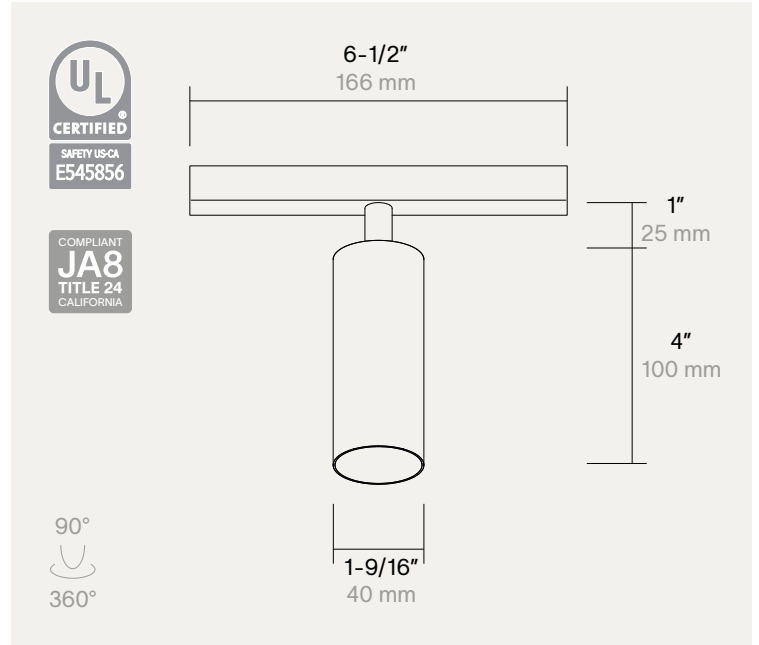

acrotrack mini | long

installation

luminaire specs

delivered lumen	up to 925lm		
watts	up to 13W		
efficacy	91lm/W		
CRI	90+	97	
R9 value	CRI 90+: >50	CRI 97: >91	
CBCP	10° pc: 6731cd	20° pc: 6280cd	
	40° pc: 1969cd	60° pc: 845cd	
	40° glass: 1852cd		
color temperature (CCT)	2700K	3000K	3500K
	dim 2 warm: 3000K > 1800K		
color consistency	2-step SDCM		
driver input voltage	120V		
dimming	DALI/0-10V		
power supply	driver included		
optics	10° / 20° / 40° / 60°		
adjustability	rotation 360°	tilt 90°	
suitable for	dry locations (IP20)		
panel thickness	no panel thickness limitations		
L80	>55000 h		

installation acc. (not incl.)	acrotrack overview ↗	
material	aluminum	brass
aluminum finishes	black ano	white struc
	brushed steel	brushed grey
	brushed bronze	
aluminum weight	0.91 lb (0.41 kg)	
brass finishes	brushed nickel	light bronze
	dark bronze	canon de fusil dark
	canon de fusil light	
brass weight	1.65 lb (0.75 kg)	
general listings	UL Listed	California Title 24
warranty	1 year (5 year on LED) ↗	

Respect distances, cable sections and IP ratings.
Split AC and DC to prevent LED glowing.