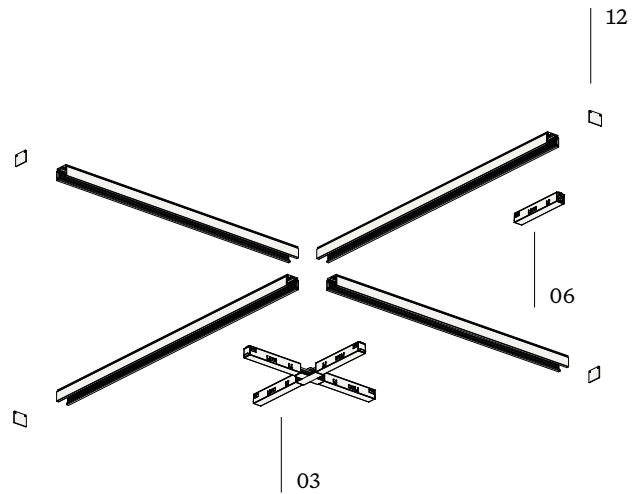

10° pc

20° pc

40° pc

60° pc

40° glass

dim 2 warm (40° glass)

accessories

drivers (incl.)	Title 24 JA8 compliant	UL listed	product code
48V track driver 100W	no	yes	9000-1027

acrotrack - accessories

legend	product code	
01 L feed	8000-1314 (black)	8000-2868 (white)
02 middle feed	8000-1313 (black)	8000-2867 (white)
03 X feed	8000-7462 (black)	8000-8166 (white)
04 T feed	8000-8161 (black)	8000-8052 (white)
05 adjustable corner	8000-5275 (black)	8000-8167 (white)
06 end feed	8000-1312 (black)	8000-2866 (white)
07 pendant kit end	8000-3094	
08 pendant kit middle	8000-3095	
09 trimless middle bracket	8000-2871 (black)	8000-3012 (white)
10 trimless bracket (4 pcs)	8000-2870	
11 trimless L-bracket	8000-2869	
12 end cap surface	8000-1310 (black)	8000-2865 (white)
end cap pendant	8000-5275 (black)	8000-3096 (white)
end cap trimless	8000-2860 (black)	8000-2862 (white)
end cap trim	8000-5275 (black)	8000-8167 (white)
13 aesthetic cover	8000-6836 (black)	8000-6837 (white)
14 acrotrack fixture	acrotrack mini long	acrotrack mini short

track polarity

middle feed

acrotrack - profiles

surface

application	ceiling indoor (surface)	
dimensions (w x h)	1-1/32 x 13/16" (26 x 21 mm)	
product code *	(4 ft) 9000-1301 (black)	9000-1302 (white)
	(8 ft) 9000-1309 (black)	9000-1310 (white)