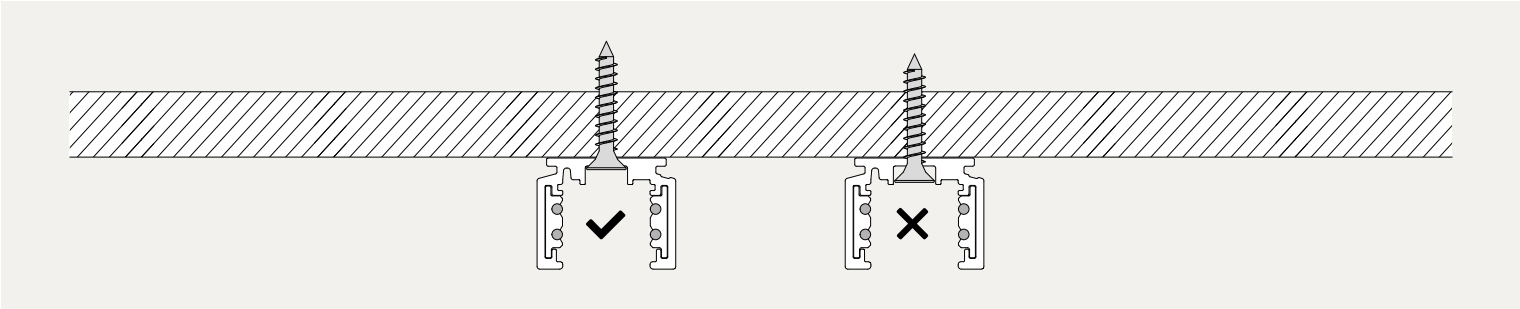

surface ceiling fixation