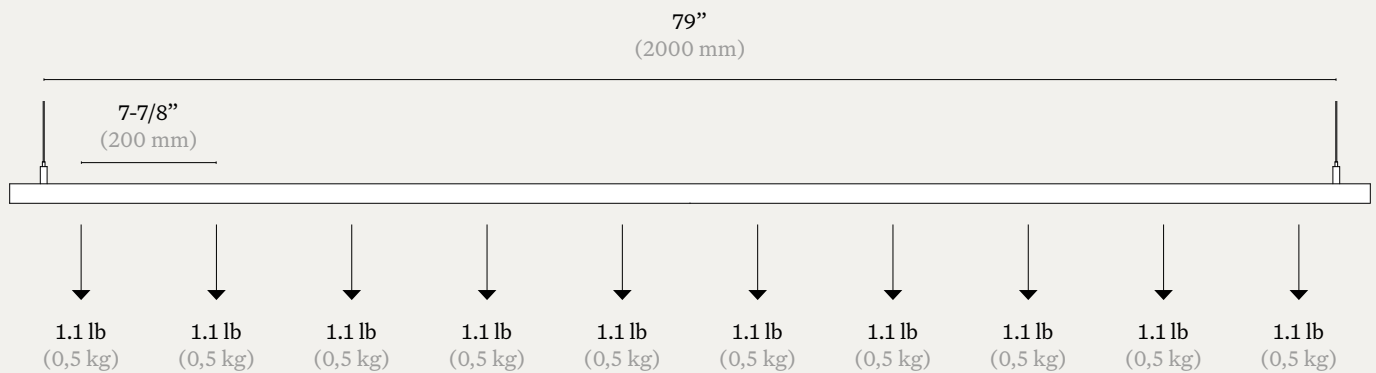

distributed load