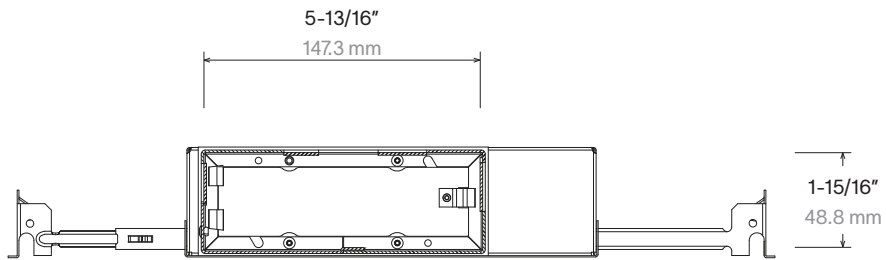

B-B

prado

invisible home technology
prado.com

drawing name IC box + plaster frame 2-1/4" high + bar hanger kit

dimensions inches & mm

sheet size US letter

scale 1:4

bar hanger kit (sold separately) 9000-0102

© Prado America LLC

This drawing is property of prado america llc and can not be copied, neither shown to third party without written permission.