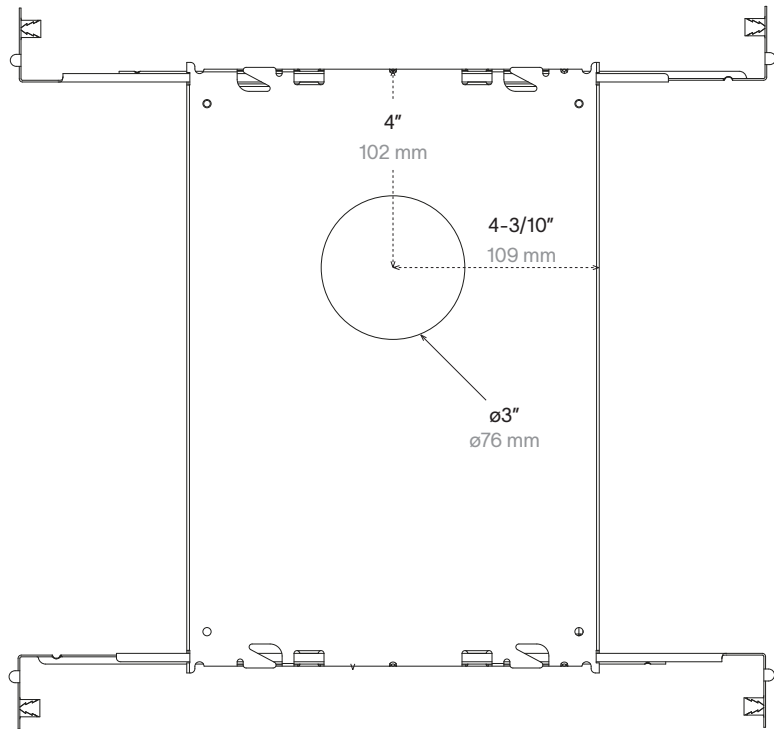

2-3/10"  
58 mm

12-7/16"  
316 mm

**prado**

**invisible home technology**  
prado.com

drawing name	IC box + plaster frame 2-1/4" high + bar hanger kit
dimensions	inches & mm
sheet size	US letter
scale	1:4
bar hanger kit (sold separately)	9000-0102

drawing name IC box + plaster frame 2-1/4" high + bar hanger kit

dimensions inches & mm

sheet size US letter

scale 1:4

bar hanger kit (sold separately) 9000-0102

© Prado America LLC

This drawing is property of prado america llc and can not be copied, neither shown to third party without written permission.

# IC box + plaster frame 2-1/4" high

---