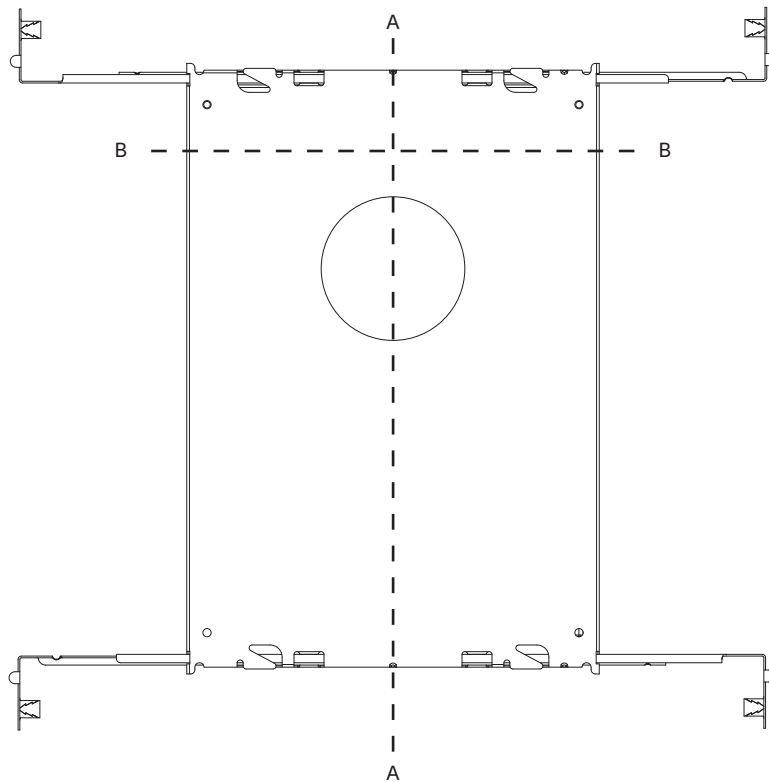

B-B

prado

invisible home technology
prado.com

drawing name IC box + plaster frame 2-1/4" high + bar hanger kit

dimensions inches & mm

sheet size US letter

scale 1:4

bar hanger kit (sold separately) 9000-0102

© Prado America LLC

This drawing is property of prado america llc and can not be copied, neither shown to third party without written permission.