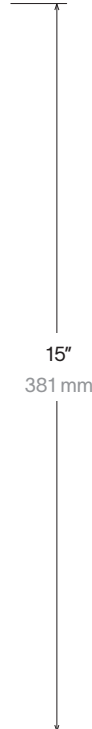

2-3/10"  
58 mm

12-7/16"  
316 mm

**prado**

**invisible home technology**  
prado.com

drawing name	IC box + plaster frame 2-1/4" high + bar hanger kit
dimensions	inches & mm
sheet size	US letter
scale	1:4
bar hanger kit (sold separately)	9000-0102

drawing name IC box + plaster frame 2-1/4" high + bar hanger kit

dimensions inches & mm

sheet size US letter

scale 1:4

bar hanger kit (sold separately) 9000-0102

© Prado America LLC

This drawing is property of prado america llc and can not be copied, neither shown to third party without written permission.

# IC box + plaster frame 2-1/4" high

---

## order number

---

	product code
IC box + plaster frame 2-1/4" high - airtight	9000-0108
IC box + plaster frame 2-1/4" high - non-airtight	9000-0103

---