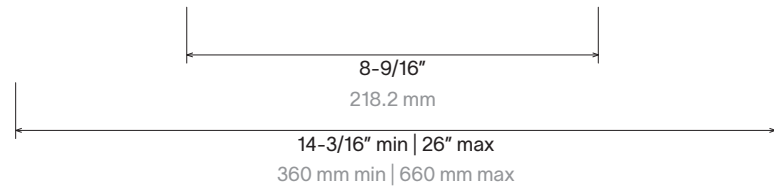

2-3/10"  
58 mm

12-7/16"  
316 mm

**prado**

**invisible home technology**  
prado.com

drawing name	IC box + plaster frame 2-1/4" high + bar hanger kit
dimensions	inches & mm
sheet size	US letter
scale	1:4
bar hanger kit (sold separately)	9000-0102