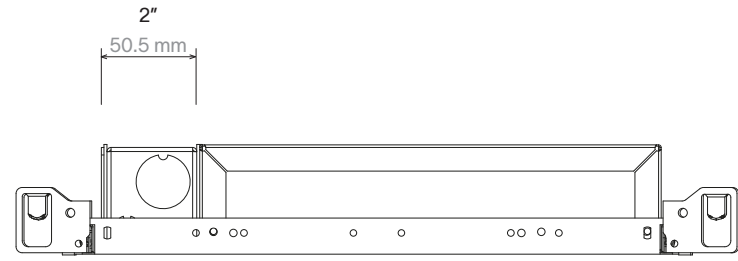

2-3/10"  
58 mm

12-7/16"  
316 mm

**prado**

**invisible home technology**  
prado.com

drawing name	IC box + plaster frame 2-1/4" high + bar hanger kit
dimensions	inches & mm
sheet size	US letter
scale	1:4
bar hanger kit (sold separately)	9000-0102

drawing name IC box + plaster frame 2-1/4" high + bar hanger kit

dimensions inches & mm

sheet size US letter

scale 1:4

bar hanger kit (sold separately) 9000-0102

© Prado America LLC

This drawing is property of prado america llc and can not be copied, neither shown to third party without written permission.