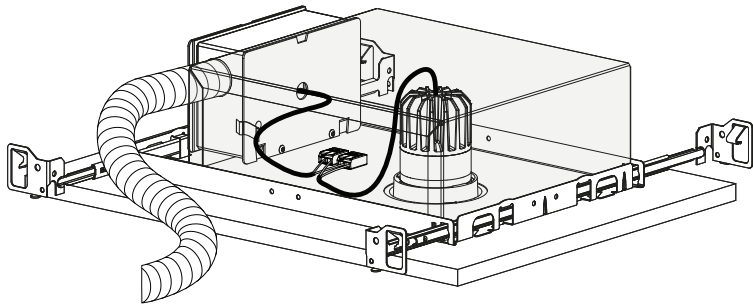

installation

bar hanger kit (sold separately)

product code

9000-0102

specifications

new construction airtight / non-airtight

for use in insulated ceiling

UL listed

compatible products

acrobat mini long / short

acrobat mini trim long / short

acrobat surface mini long / short

acrojack mini long / short

trimless spot long / short

trim spot long / short

trimless spot mini long / short

trim spot mini long / short

trimless spot adjustable

trim spot adjustable

IC box + plaster frame 2-1/4" high

illustration driver matrix

local driver

above ceiling access required for both installation and service