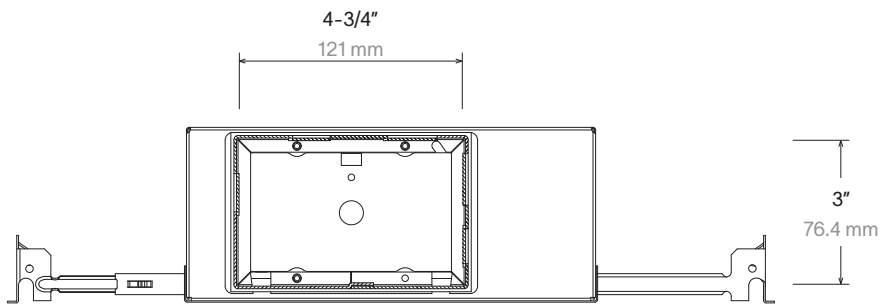

B-B

prado

invisible home technology
prado.com

drawing name IC box + plaster frame 3-1/2" high + bar hanger kit

dimensions inches & mm

sheet size US letter

scale 1:4

bar hanger kit (sold separately) 9000-0102

© Prado America LLC

This drawing is property of prado america llc and can not be copied, neither shown to third party without written permission.