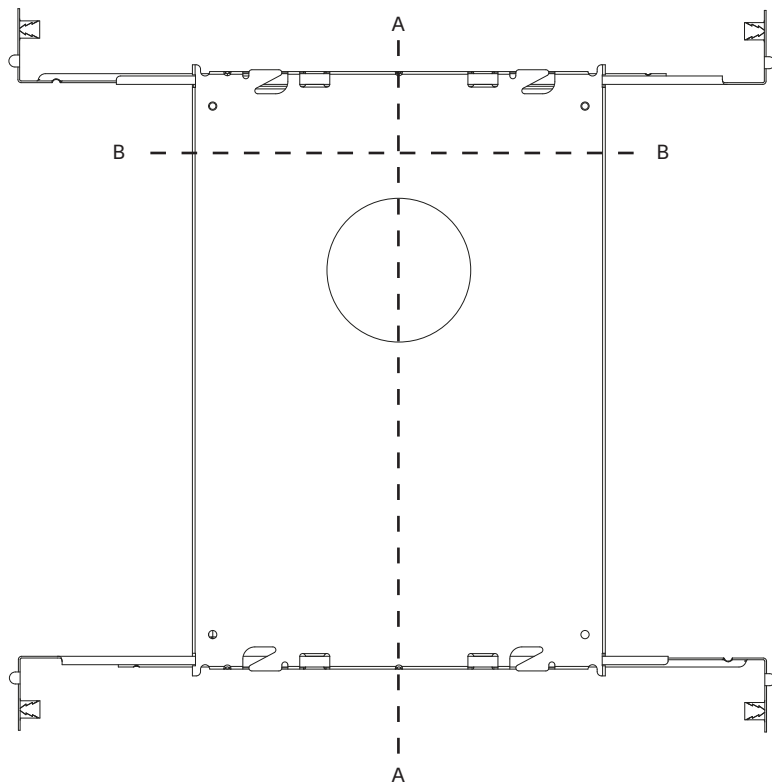

prado

invisible home technology
prado.com

drawing name IC box + plaster frame 3-1/2" high + bar hanger kit

dimensions inches & mm

sheet size US letter

scale 1:4

bar hanger kit (sold separately) 9000-0102

© Prado America LLC

This drawing is property of prado america llc and can not be copied,
neither shown to third party without written permission.

B-B

A-A

prado

invisible home technology
prado.com

drawing name IC box + plaster frame 3-1/2" high + bar hanger kit

dimensions inches & mm

sheet size US letter

scale 1:4

bar hanger kit (sold separately) 9000-0102

© Prado America LLC

This drawing is property of prado america llc and can not be copied, neither shown to third party without written permission.