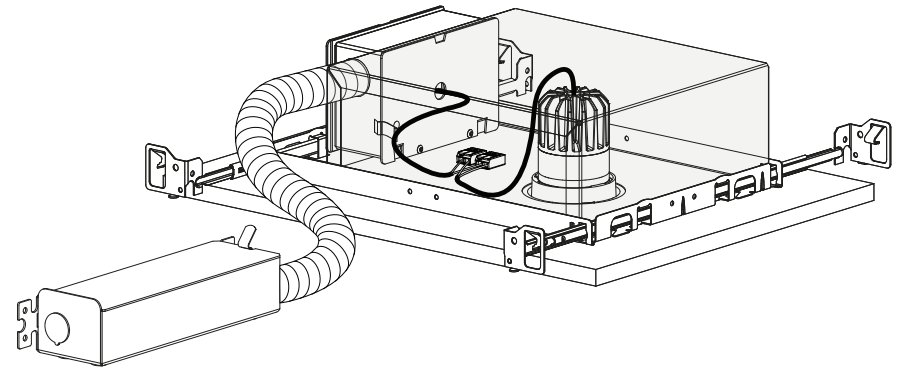

installation

bar hanger kit (sold separately)

product code

9000-0102

specifications

new construction airtight / non-airtight

for use in insulated ceiling

UL listed

compatible products

acrobat mini long / short

acrobat mini trim long / short

acrobat surface mini long / short

acrojack mini long / short

trimless spot long / short

trim spot long / short

trimless spot mini long / short

trim spot mini long / short

trimless spot adjustable

trim spot adjustable

IC box + plaster frame 2-1/4" high

illustration driver matrix

local driver

above ceiling access required for both installation and service