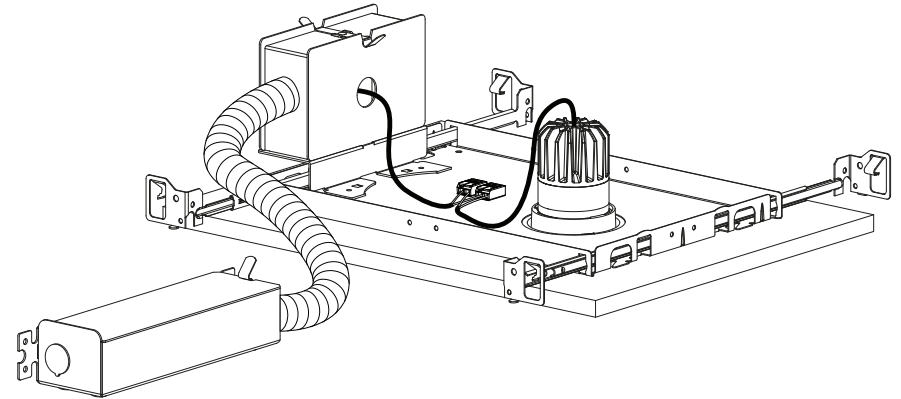

acrobat mini trim long / short

acrobat surface mini long / short

acrojack mini long / short

trimless spot long / short

trim spot long / short

trimless spot mini long / short

trim spot mini long / short

trimless spot adjustable

trim spot adjustable

non-IC plaster frame

illustration driver matrix

local driver

above ceiling access required for both installation and service

remote driver

max driver distance

AWG18	40 ft
AWG16	65 ft
AWG14	100 ft
AWG12	160 ft
