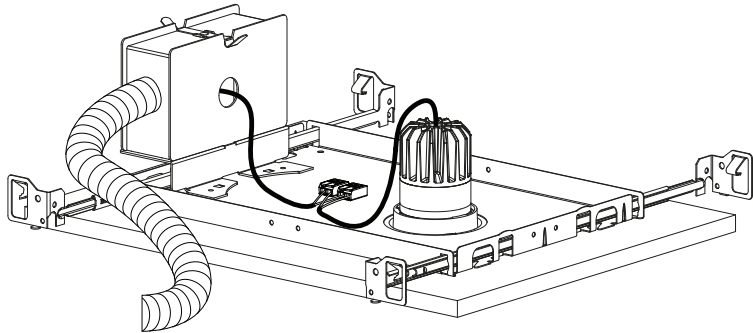

acrobat mini trim long / short

acrobat surface mini long / short

acrojack mini long / short

trimless spot long / short

trim spot long / short

trimless spot mini long / short

trim spot mini long / short

trimless spot adjustable

trim spot adjustable

non-IC plaster frame

illustration driver matrix

local driver

above ceiling access required for both installation and service

remote driver

max driver distance

AWG18	40 ft
AWG16	65 ft
AWG14	100 ft
AWG12	160 ft
