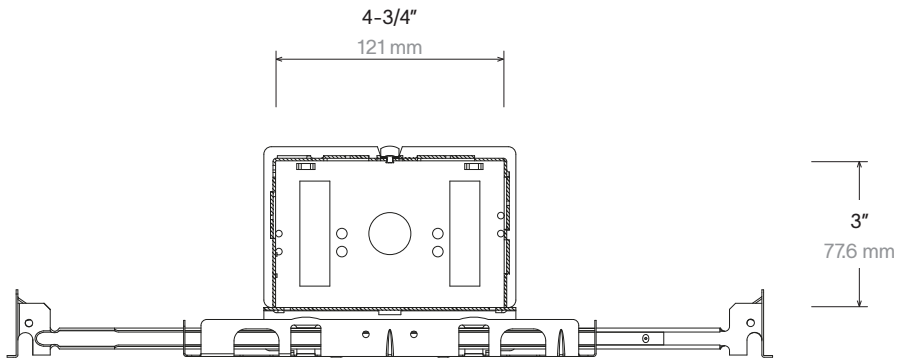

B-B

A

A

A-A

prado

invisible home technology
prado.com

drawing name non-IC plaster frame + bar hanger kit

dimensions inches & mm

sheet size US letter

scale 1:4

bar hanger kit (sold separately) 9000-0102

© Prado America LLC

This drawing is property of prado america llc and can not be copied, neither shown to third party without written permission.