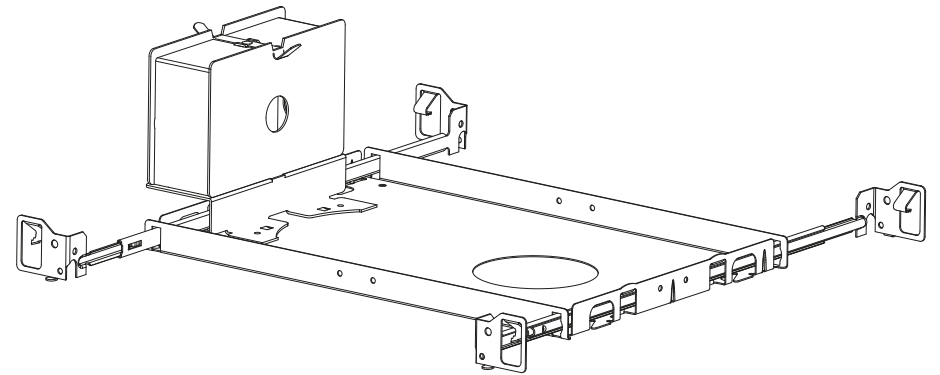

prado

invisible home technology
prado.com

drawing name non-IC plaster frame + bar hanger kit

dimensions inches & mm

sheet size US letter

scale 1:4

bar hanger kit (sold separately) 9000-0102

© Prado America LLC

This drawing is property of prado america llc and can not be copied,
neither shown to third party without written permission.

B-B

A

A

A-A

prado

invisible home technology
prado.com

drawing name non-IC plaster frame + bar hanger kit

dimensions inches & mm

sheet size US letter

scale 1:4

bar hanger kit (sold separately) 9000-0102

© Prado America LLC

This drawing is property of prado america llc and can not be copied, neither shown to third party without written permission.