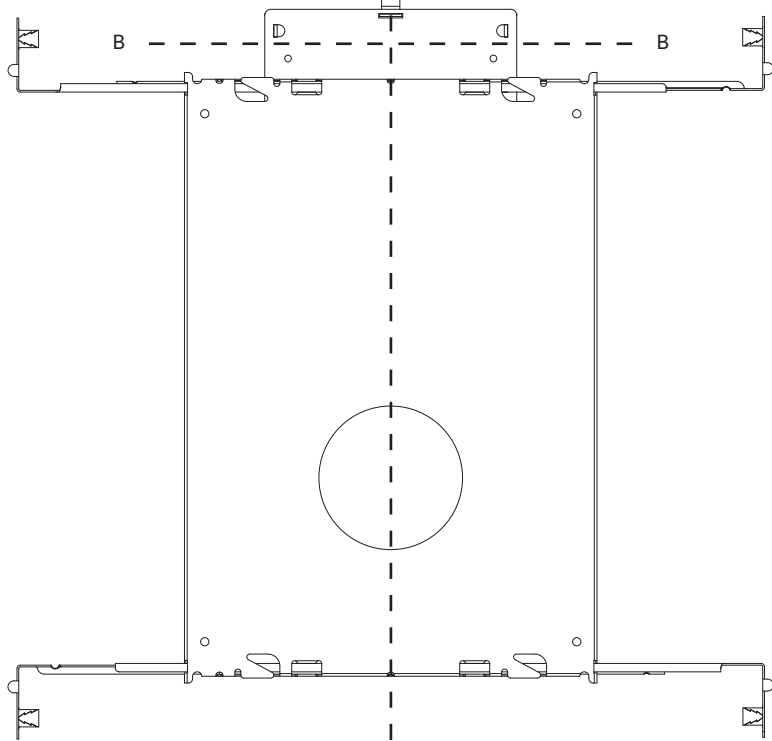

B-B

A

A

A-A

prado

invisible home technology
prado.com

drawing name non-IC plaster frame + bar hanger kit

dimensions inches & mm

sheet size US letter

scale 1:4

bar hanger kit (sold separately) 9000-0102

© Prado America LLC

This drawing is property of prado america llc and can not be copied, neither shown to third party without written permission.