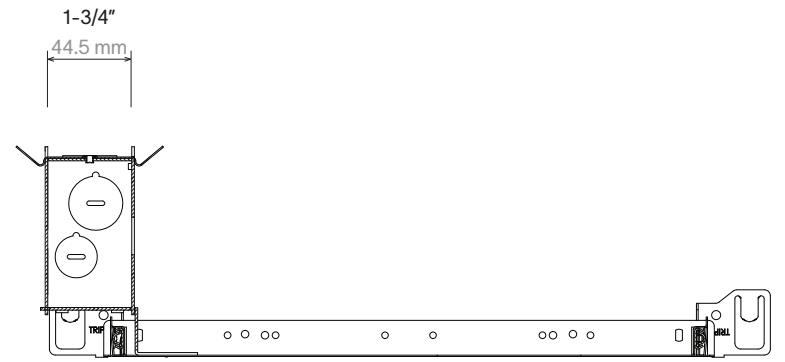

B-B

A

A

A-A

prado

invisible home technology
prado.com

drawing name non-IC plaster frame + bar hanger kit

dimensions inches & mm

sheet size US letter

scale 1:4

bar hanger kit (sold separately) 9000-0102

© Prado America LLC

This drawing is property of prado america llc and can not be copied, neither shown to third party without written permission.